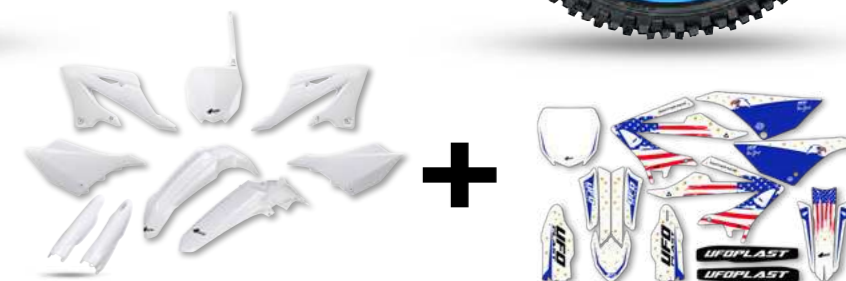

CODE C324AD047@046