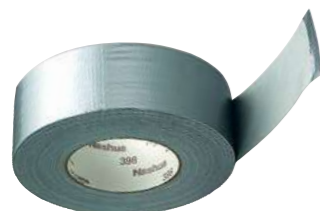

CODE AC01956#280

CODE AC01956#001

NASHUA TAPE

Nastro Nashua mt. 55 (Made in USA)
Nashua tape mt. 55 (Made in USA)

Nastro Nashua mt. 11 (Made in USA)
Nashua tape mt. 11 (Made in USA)

CODE AD01912#181

CODE AD01912#001