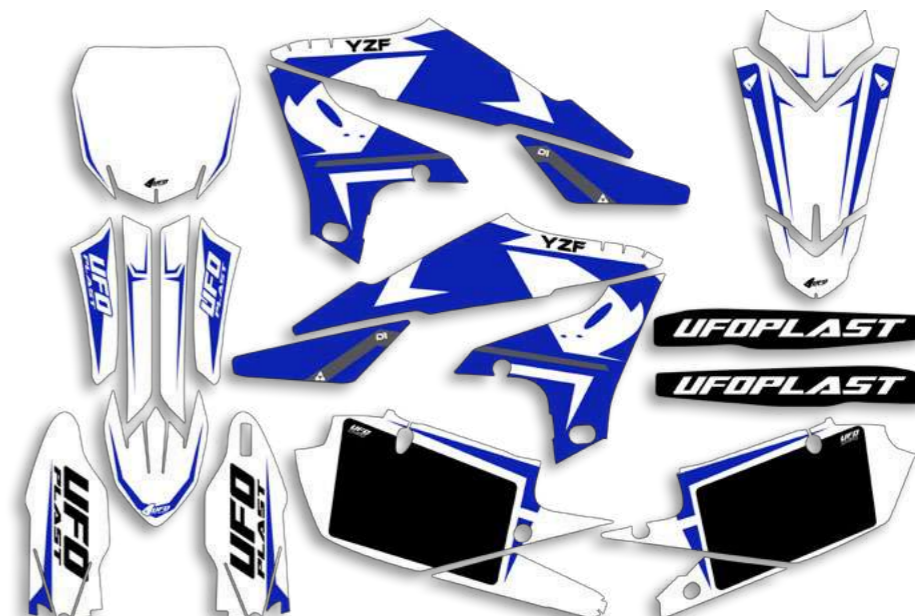

MX GRAPHIC KIT APODIS

CODE AD037#046

100% MADE
IN ITALY