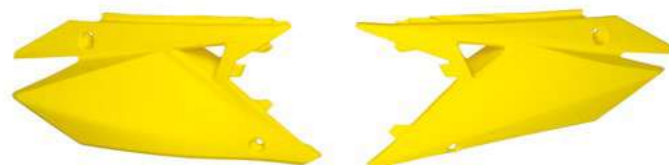

MODELLO MODEL	CODICE PART NR	DA FROM	A TO	COLORE COLOR	NOTE NOTES
RMZ 450	SU03911#001	2005	2006	nero / black	
	SU03911#041	2005	2006	bianco / white	
	SU03911#102	2005	2006	giallo / yellow	
	SU04905#001	2007	2007	nero / black	
	SU04905#041	2007	2007	bianco / white	
	SU04905#102	2007	2007	giallo / yellow	
	SU04917#001	2008	2017	nero / black	
	SU04917#041	2008	2017	bianco-nero / white- black	
	SU04917#102	2008	2017	giallo-blu / yellow- blue	OEM 08
	SU04927#102	2008	2017	giallo-nero / yellow- black	OEM 09-17
	SU04927#DFLU	2008	2017	giallo fluoro / neon yellow	
	SU04941#001	2018	2023	nero / black	
	SU04941#041	2018	2023	bianco / white	
	SU04941#102	2018	2023	giallo / yellow	
SU04941#DFLU	2018	2023	giallo fluoro / neon yellow		
SU04941#999	2018	2023	oem / oem		

FIANCATINE LATERALI SIDE PANELS

MODELLO MODEL	CODICE PART NR	DA FROM	A TO	COLORE COLOR	NOTE NOTES
RM 60	SU03923@001	2003	2004	nero / black	
	SU03923@041	2003	2004	bianco / white	
	SU03923@102	2003	2004	giallo / yellow	
RM 65	SU03928@001	2003	2023	nero / black	
	SU03928@041	2003	2023	bianco / white	
	SU03928@102	2003	2023	giallo / yellow	
RM 80	SU03963#001	1986	1999	nero / black	
	SU03963#041	1986	1999	bianco / white	
	SU03963#101	1986	1999	giallo / yellow	
RM 85	SU03970#001	2000	2023	nero / black	
	SU03970#041	2000	2023	bianco / white	
	SU03970#101	2000	2023	giallo / yellow	
	SU03970#102	2000	2023	giallo / yellow	
RM 125	SU03970#DFLU	2000	2023	giallo fluoro / neon yellow	
	SU02906#041	1989	1992	bianco / white	
	SU02906#101	1989	1992	giallo / yellow	
	SU02946#001	1993	1995	nero / black	
	SU02946#041	1993	1995	bianco / white	
	SU02959#001	1996	2000	nero / black	
	SU02959#041	1996	2000	bianco / white	
	SU02959#101	1996	2000	giallo / yellow	
	SU03996#001	2001	2005	nero / black	
	SU03996#041	2001	2005	bianco / white	
	SU03996#102	2001	2005	giallo / yellow	
	SU04900#001	2006	2023	nero / black	no USA
	SU04900#041	2006	2023	bianco / white	no USA
	SU04900#102	2006	2023	giallo / yellow	no USA
	SU03996#001	2006	2023	nero / black	USA
SU03996#041	2006	2023	bianco / white	USA	
SU03996#102	2006	2023	giallo / yellow	USA