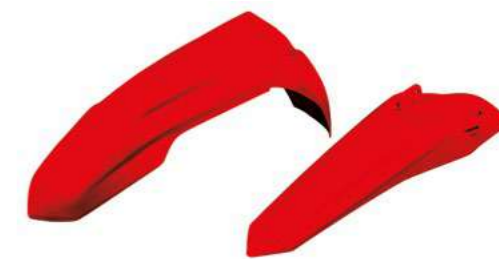

KIT PARAFANGHI FENDERS KIT

MODELLO MODEL	CODICE PART NR	DA FROM	A TO	COLORE COLOR	NOTE NOTES
CR 85	HOFK109@001	2003	2023	nero / black	
	HOFK109@041	2003	2023	bianco / white	
	HOFK109@999	2003	2023	oem / oem	H003623070 + H003627070
CRF 110F	HOFK124@001	2019	2023	nero / black	
	HOFK124@041	2019	2023	bianco / white	
	HOFK124@999	2019	2023	oem / oem	H004698070 + H004699070
	HOFK124@DFLU	2019	2023	giallo fluoro / neon yellow	
	HOFK124@FFLU	2019	2023	arancio fluoro / neon orange	
CR 125	HOFK124@P	2019	2023	fuxia / neon pink	
	HOFK100@001	2000	2001	nero / black	
	HOFK100@041	2000	2001	bianco / white	
	HOFK100@999	2000	2001	oem / oem	H003662070 + H003663070
	HOFK101@001	2002	2003	nero / black	
	HOFK101@041	2002	2003	bianco / white	
	HOFK101@999	2002	2003	oem / oem	H003662070 + H003688070
	HOFK102@001	2004	2007	nero / black	
	HOFK102@041	2004	2007	bianco / white	
	HOFK102@999	2004	2007	oem / oem	H003632070 + H003688070
CRF 150R	HOFK111@001	2007	2023	nero / black	
	HOFK111@041	2007	2023	bianco / white	
	HOFK111@999	2007	2023	oem / oem	H004617070 + H004618070
	HOFK111@P	2007	2023	fuxia / neon pink	
CRF 230	HOFK117@001	2008	2014	nero / black	
	HOFK117@041	2008	2014	bianco / white	
	HOFK117@999	2008	2014	oem / oem	H004649070 + H004652070
	HOFK118@001	2015	2023	nero / black	
	HOFK118@041	2015	2023	bianco / white	
	HOFK118@070	2015	2023	rosso / red	
	HOFK118@999	2015	2023	oem / oem	H004673070 + H004674041
CR 250	HOFK100@001	2000	2001	nero / black	
	HOFK100@041	2000	2001	bianco / white	
	HOFK100@999	2000	2001	oem / oem	H003662070 + H003663070
	HOFK101@001	2002	2003	nero / black	
	HOFK101@041	2002	2003	bianco / white	
	HOFK101@999	2002	2003	oem / oem	H003662070 + H003688070
	HOFK102@001	2004	2007	nero / black	
	HOFK102@041	2004	2007	bianco / white	
	HOFK102@999	2004	2007	oem / oem	H003632070 + H003688070
CRF 250R	HOFK104@001	2004	2005	nero / black	
	HOFK104@041	2004	2005	bianco / white	
	HOFK104@999	2004	2005	oem / oem	H003632070 + H003636070
	HOFK105@001	2006	2007	nero / black	
	HOFK105@041	2006	2007	bianco / white	
	HOFK105@999	2006	2007	oem / oem	H003632070 + H004607070
	HOFK112@001	2008	2009	nero / black	
	HOFK112@041	2008	2009	bianco / white	
	HOFK112@999	2008	2009	oem 08 / oem 08	H003632070 + H004630070
	HOFK112B@999	2008	2009	oem 09 / oem 09	H003632070 + H004630041
	HOFK113@001	2010	2013	nero / black	
	HOFK113@041	2010	2013	bianco / white	
	HOFK113@070	2010	2013	rosso / red	
	HOFK113@999	2010	2013	oem / oem	H004635070 + H004636041
	HOFK116@001	2014	2017	nero / black	
	HOFK116@041	2014	2017	bianco / white