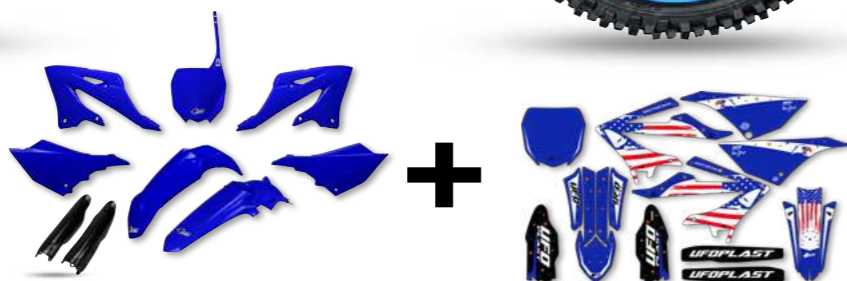

100% MADE
IN ITALY

YZ 250 2022-2023
YZ 125 2022-2023

COMBO KIT PATRIOT

CODE C324AD047@999

100% MADE
IN ITALY

REPLICA PLASTIC KIT

GRAPHIC KIT

YZ 250 2022-2023
YZ 125 2022-2023