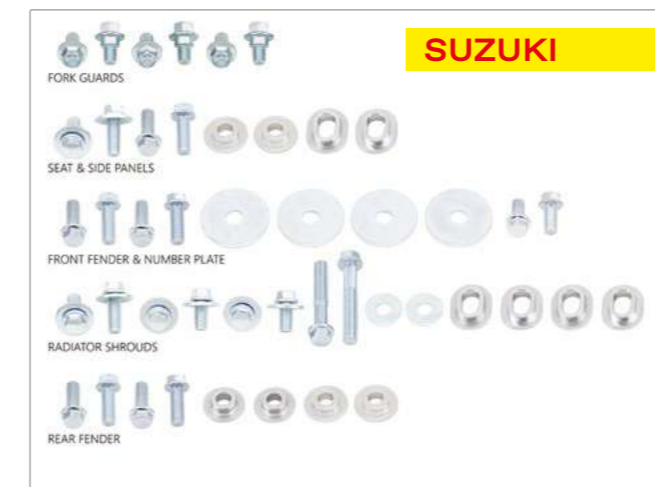

FULL PLASTIC FASTENER KIT **CODE** AC02431

Kit viti per plastiche
Full plastic fastener kit
HONDA CR 125 93-97, CR 250 92-96

FULL PLASTIC FASTENER KIT **CODE** AC02433

Kit viti per plastiche
Full plastic fastener kit
HONDA CRF 250 18-23, CRF 450 17-23

FULL PLASTIC FASTENER KIT **CODE** AC02435

Kit viti per plastiche
Full plastic fastener kit
KTM EXC-EXC-F 12-16

FULL PLASTIC FASTENER KIT **CODE** AC02432

Kit viti per plastiche
Full plastic fastener kit
HONDA CRF 250 14-17, CRF 450 13-16

FULL PLASTIC FASTENER KIT **CODE** AC02434

Kit viti per plastiche
Full plastic fastener kit
KAWASAKI KXF 250 17-23, KXF 450 16-18

FULL PLASTIC FASTENER KIT **CODE** AC02436

Kit viti per plastiche
Full plastic fastener kit
KTM SX-SXF 16-18, EXC/EXC-F 17-18

FULL PLASTIC FASTENER KIT **CODE** AC02437

Kit viti per plastiche
Full plastic fastener kit
KTM SX-SXF-EXC-EXC-F 19-23

FULL PLASTIC FASTENER KIT **CODE** AC02439

Kit viti per plastiche
Full plastic fastener kit
KTM SX 85 18-23

FULL PLASTIC FASTENER KIT **CODE** AC02441

Kit viti per plastiche
Full plastic fastener kit
SUZUKI RMZ 250 19-23, RMZ 450 18-23

FULL PLASTIC FASTENER KIT **CODE** AC02438

Kit viti per plastiche
Full plastic fastener kit
KTM SX 65 16-23

FULL PLASTIC FASTENER KIT **CODE** AC02440

Kit viti per plastiche
Full plastic fastener kit
SUZUKI RMZ 250 10-18, RMZ 450 08-17

FULL PLASTIC FASTENER KIT **CODE** AC02442

Kit viti per plastiche
Full plastic fastener kit
YAMAHA YZ 125 02-23, YZ 250 02-23

FULL PLASTIC FASTENER KIT

FULL PLASTIC FASTENER KIT