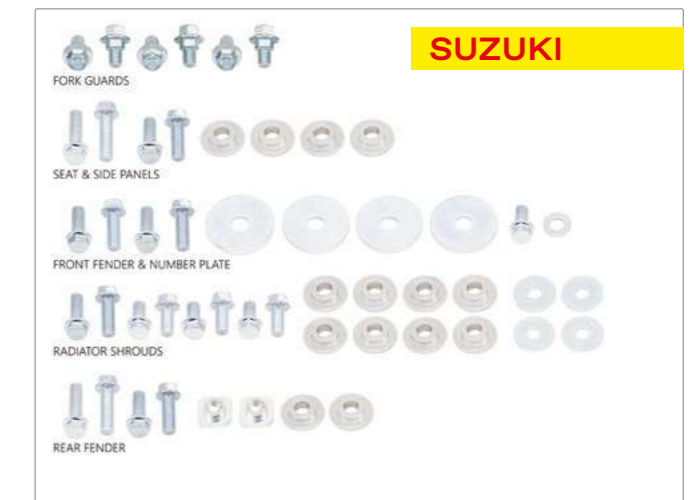

FULL PLASTIC FASTENER KIT **CODE** AC02442

Kit viti per plastiche
Full plastic fastener kit
YAMAHA YZ 125 02-23, YZ 250 02-23