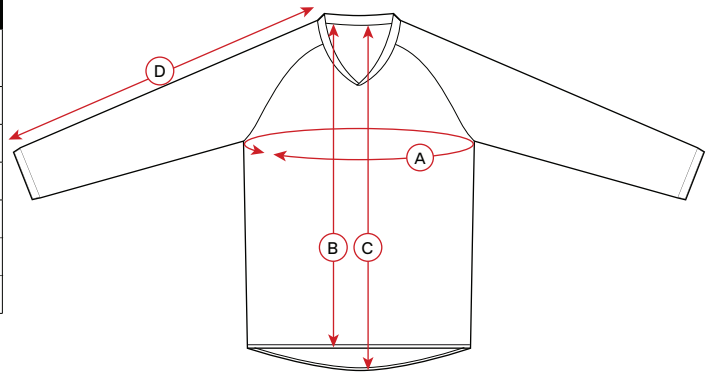

100% MADE
IN ITALY

REGULAR
FIT

tutte le misure sono espresse in cm /
All measurements are expressed in cm

ADULT MADE IN ITALY "STRETCH FIT" PANTS

SIZE USA/EU	A Circonferenza vita Waist circumference	B Cavallo Inseam	C Lunghezza Length
26/44	76	73	95
28/46	79	74	97
30/48	82	76	99
32/50	85	78	101
34/52	88	80	103
36/54	91	82	105

100% MADE
IN ITALY

STRETCH
FIT

tutte le misure sono espresse in cm /
All measurements are expressed in cm

ADULT "TAIGA" ENDURO JACKET

SIZE	A Circonferenza torace Chest circumference	B Lunghezza manica Sleeves length	C Lunghezza dietro Center back length	D Larghezza spalle Shoulder width
M	120	65	71	52
L	125	68	73	54
XL	130	69	75	55
XXL	134	71	76	56

Tutte le misure sono espresse in cm / All measurements are expressed in cm

KID JERSEY

SIZE	A Circonferenza torace Chest circumference	B Lunghezza davanti Front length	C Lunghezza dietro Center back length	D Lunghezza manica Sleeves length
5XS	80	49	52	48
4XS	82	52	55	51
3XS	87	55	57	56
2XS	91	60	63	60
XS	96	62	67	63
S	100	64	71	66