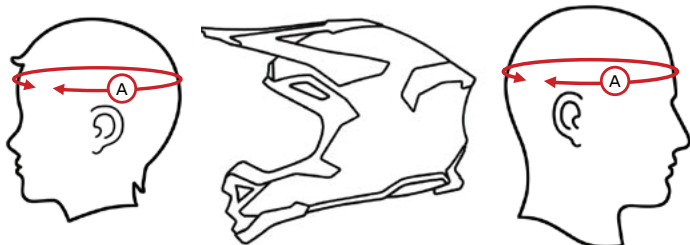

Tutte le misure sono espresse in cm / All measurements are expressed in cm

ECHUS HELMETS

	XS	S	M	L	XL	XXL
A	53 / 54	55 / 56	57 / 58	59 / 60	61 / 62	63 / 64

ARIES HELMETS

	XS	S	M	L	XL	XXL
A	53 / 54	55 / 56	57 / 58	59 / 60	61 / 62	63 / 64

SHERATAN HELMETS

	XS	S	M	L	XL	XXL
A	53 / 54	55 / 56	57 / 58	59	60	61

SPIRIT HELMETS

	XS	S	M	L	XL	XXL
A	53 / 54	55 / 56	57 / 58	59	60	61

INTREPID HELMETS

	XS	S	M	L	XL	XXL
A	53 / 54	55 / 56	57 / 58	59 / 60	61 / 62	63 / 64

KID HELMETS

	S	M	L	XL
A	47 / 48	49 / 50	51 / 52	53 / 54

HELMETS

tutte le misure sono espresse in cm /
All measurements are expressed in cm

ADULT GLOVES

SIZE	NUMBER	HAND (cm)	HAND (Inches)
		Circonferenza mano senza pollice Hand circumference without thumb	Circonferenza mano senza pollice Hand circumference without thumb
S	8	18 - 19,5	7 - 7.6
M	9	19 - 21,5	7.4 - 8.5
L	10	21 - 23	8.3 - 9
XL	11	22,5 - 24	8.8 - 9
XXL	12	23 - 25,5	9 - 10