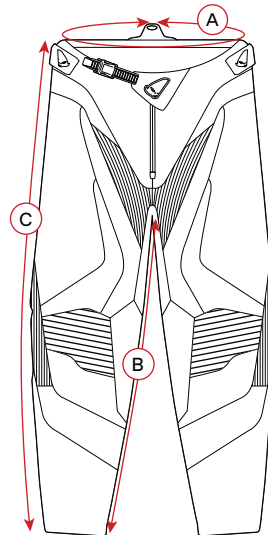

tutte le misure sono espresse in cm /
All measurements are expressed in cm

ADULT "STRETCH FIT" PANTS

SIZE USA/EU	A Circonferenza vita Waist circumference	B Cavallo Inseam	C Lunghezza Length
26/44	76	71	90
28/46	79	73	93
30/48	83	75	96
32/50	89	77	99
34/52	93	79	102
36/54	98	81	104

tutte le misure sono espresse in cm /
All measurements are expressed in cm

ADULT MADE IN ITALY "REGULAR" PANTS

SIZE USA/EU	A Circonferenza vita Waist circumference	B Cavallo Inseam	C Lunghezza Length
26/44	76	73	95
28/46	79	74	97
30/48	82	76	99
32/50	85	78	101
34/52	88	80	103
36/54	91	82	105
38/56	94	83	107
40/58	97	84	109

100% MADE
IN ITALY

REGULAR
FIT

tutte le misure sono espresse in cm /
All measurements are expressed in cm

ADULT MADE IN ITALY "STRETCH FIT" PANTS

SIZE USA/EU	A Circonferenza vita Waist circumference	B Cavallo Inseam	C Lunghezza Length
26/44	76	73	95
28/46	79	74	97
30/48	82	76	99
32/50	85	78	101
34/52	88	80	103
36/54	91	82	105

100% MADE
IN ITALY

STRETCH
FIT

tutte le misure sono espresse in cm /
All measurements are expressed in cm

ADULT "TAIGA" ENDURO JACKET

SIZE	A Circonferenza torace Chest circumference	B Lunghezza manica Sleeves length	C Lunghezza dietro Center back length	D Larghezza spalle Shoulder width
M	120	65	71	52
L	125	68	73	54
XL	130	69	75	55
XXL	134	71	76	56