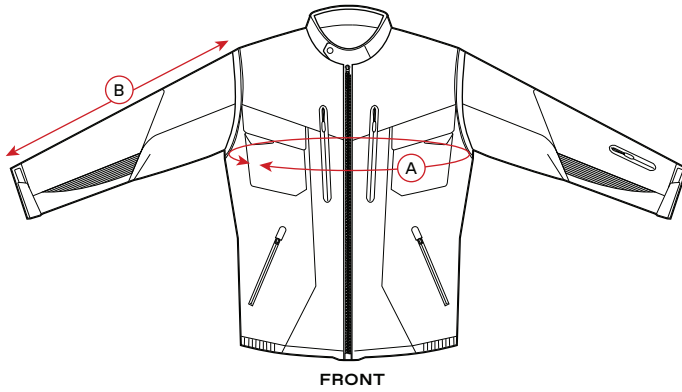

100% MADE
IN ITALY

REGULAR
FIT

tutte le misure sono espresse in cm /
All measurements are expressed in cm

ADULT MADE IN ITALY "STRETCH FIT" PANTS

SIZE USA/EU	A Circonferenza vita Waist circumference	B Cavallo Inseam	C Lunghezza Length
26/44	76	73	95
28/46	79	74	97
30/48	82	76	99
32/50	85	78	101
34/52	88	80	103
36/54	91	82	105

100% MADE
IN ITALY

STRETCH
FIT

tutte le misure sono espresse in cm /
All measurements are expressed in cm

ADULT "TAIGA" ENDURO JACKET

SIZE	A Circonferenza torace Chest circumference	B Lunghezza manica Sleeves length	C Lunghezza dietro Center back length	D Larghezza spalle Shoulder width
M	120	65	71	52
L	125	68	73	54
XL	130	69	75	55
XXL	134	71	76	56