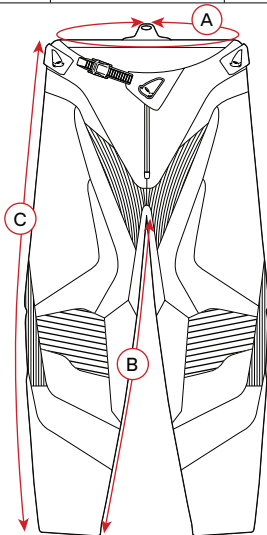

Tutte le misure sono espresse in cm / All measurements are expressed in cm

ADULT PANTS

SIZE USA/EU	A Circonferenza vita Waist circumference	B Cavallo Inseam	C Lunghezza Length
26/44	76	73	90
28/46	79	75	92
30/48	83	78	95
32/50	86	79	97
34/52	92	81	100
36/54	97	82	102
38/56	103	83	104
40/58	107	84	106

tutte le misure sono espresse in cm /
All measurements are expressed in cm

ADULT "STRETCH FIT" PANTS

SIZE USA/EU	A Circonferenza vita Waist circumference	B Cavallo Inseam	C Lunghezza Length
26/44	76	71	90
28/46	79	73	93
30/48	83	75	96
32/50	89	77	99
34/52	93	79	102
36/54	98	81	104

tutte le misure sono espresse in cm /
All measurements are expressed in cm

ADULT MADE IN ITALY "REGULAR" PANTS

SIZE USA/EU	A Circonferenza vita Waist circumference	B Cavallo Inseam	C Lunghezza Length
26/44	76	73	95
28/46	79	74	97
30/48	82	76	99
32/50	85	78	101
34/52	88	80	103
36/54	91	82	105
38/56	94	83	107
40/58	97	84	109

100% MADE
IN ITALY

STRETCH
FIT

tutte le misure sono espresse in cm /
All measurements are expressed in cm

ADULT "TAIGA" ENDURO JACKET

SIZE	A Circonferenza torace Chest circumference	B Lunghezza manica Sleeves length	C Lunghezza dietro Center back length	D Larghezza spalle Shoulder width
M	120	65	71	52
L	125	68	73	54
XL	130	69	75	55
XXL	134	71	76	56