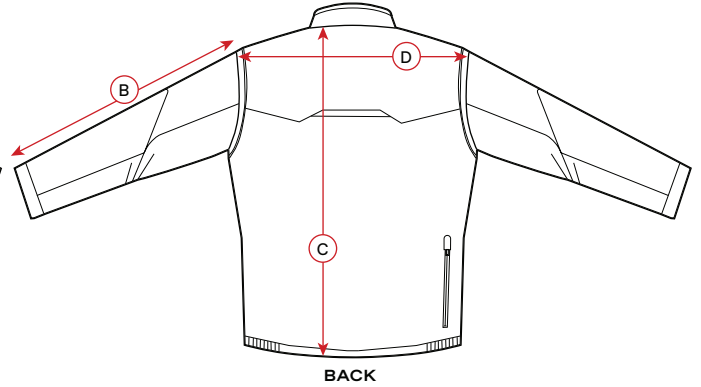

100% MADE
IN ITALY

REGULAR
FIT

tutte le misure sono espresse in cm /
All measurements are expressed in cm

ADULT MADE IN ITALY "STRETCH FIT" PANTS

SIZE USA/EU	A Circonferenza vita Waist circumference	B Cavallo Inseam	C Lunghezza Length
26/44	76	73	95
28/46	79	74	97
30/48	82	76	99
32/50	85	78	101
34/52	88	80	103
36/54	91	82	105

100% MADE
IN ITALY

STRETCH
FIT

tutte le misure sono espresse in cm /
All measurements are expressed in cm

ADULT "TAIGA" ENDURO JACKET

SIZE	A Circonferenza torace Chest circumference	B Lunghezza manica Sleeves length	C Lunghezza dietro Center back length	D Larghezza spalle Shoulder width
M	120	65	71	52
L	125	68	73	54
XL	130	69	75	55
XXL	134	71	76	56