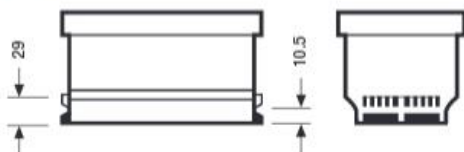

B5

B3/B4 (B3 with Hold-Down adaptor 23288996)

B9

B12

MOTO BATÉRIE

Type	Terminal Shape		
	Front	Side	Top
1			
2			
3			
4			
5			
6			

7			
8			
9			
10			
11			
12			
13			
14			