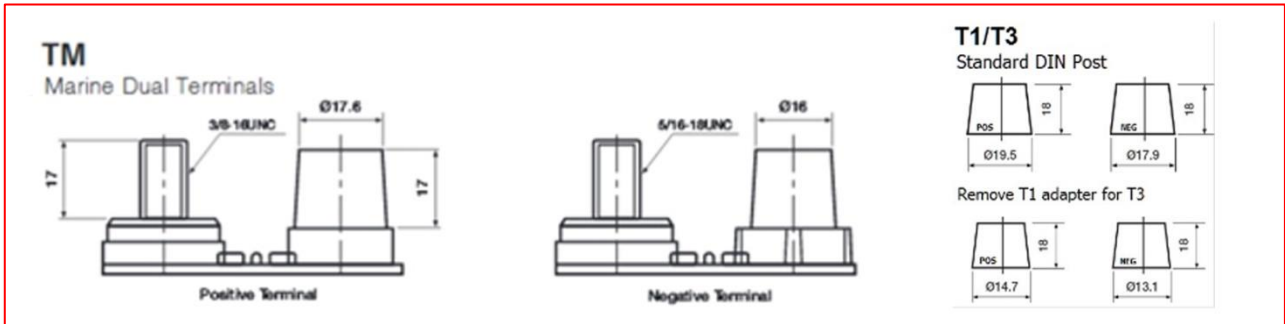

AUTOTECHNA

ZNAČKOVÉ NÁHRADNÉ DIELY PRE VŠETKY TYPY OSOBNÝCH AUTOMOBILOV